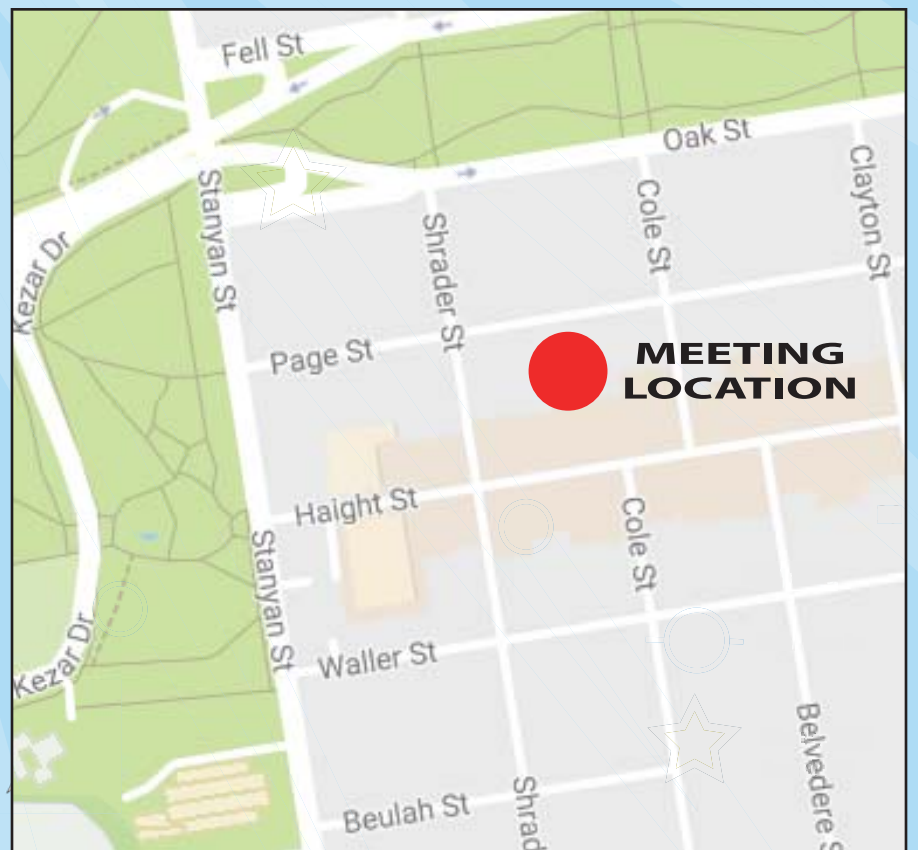

Food will be provided.

If you are able, please RSVP by October 18th at noon:

tinyurl.com/panhandleplayground2 Otherwise, just show up!

Thursday, October 19th

Park Branch Library

1833 Page Street

6:00 - 7:30 PM