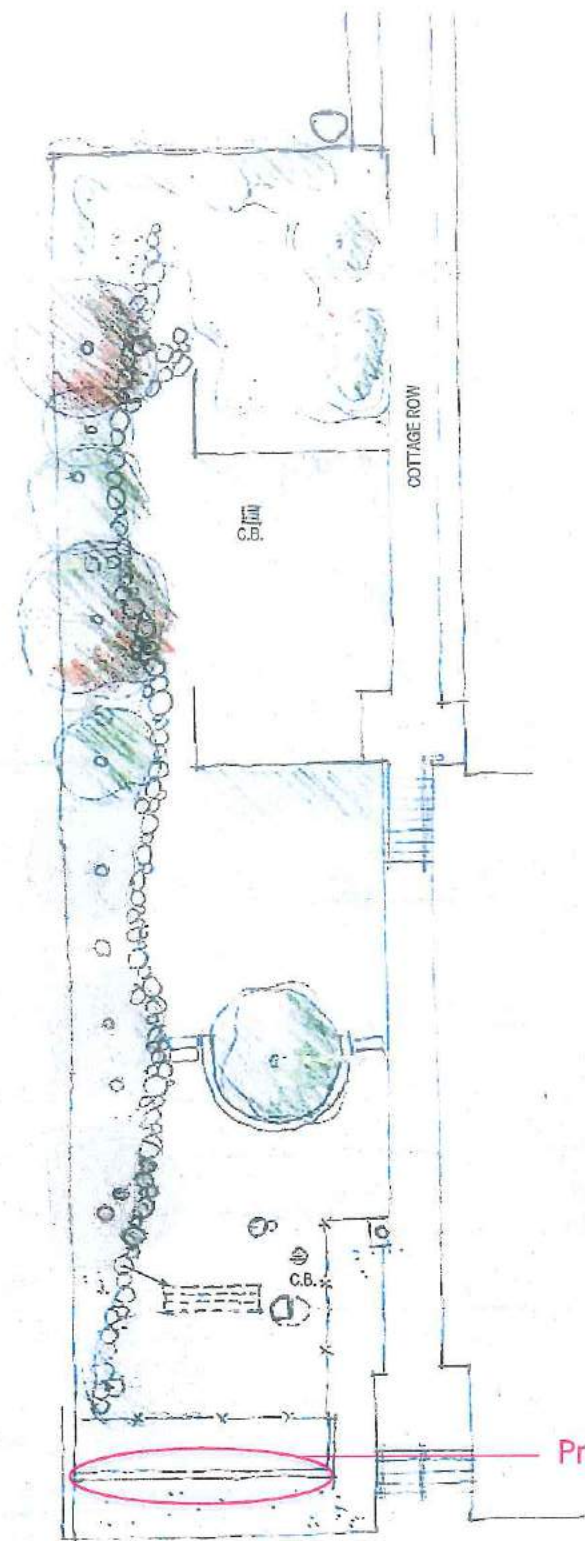

-  Cottage Row Mini Park
-  Project Location
-  Article 10 District Boundary

Proposed Garden Site

NORTH

0' 5' 10'

SUTTER STREET

VERSION 1