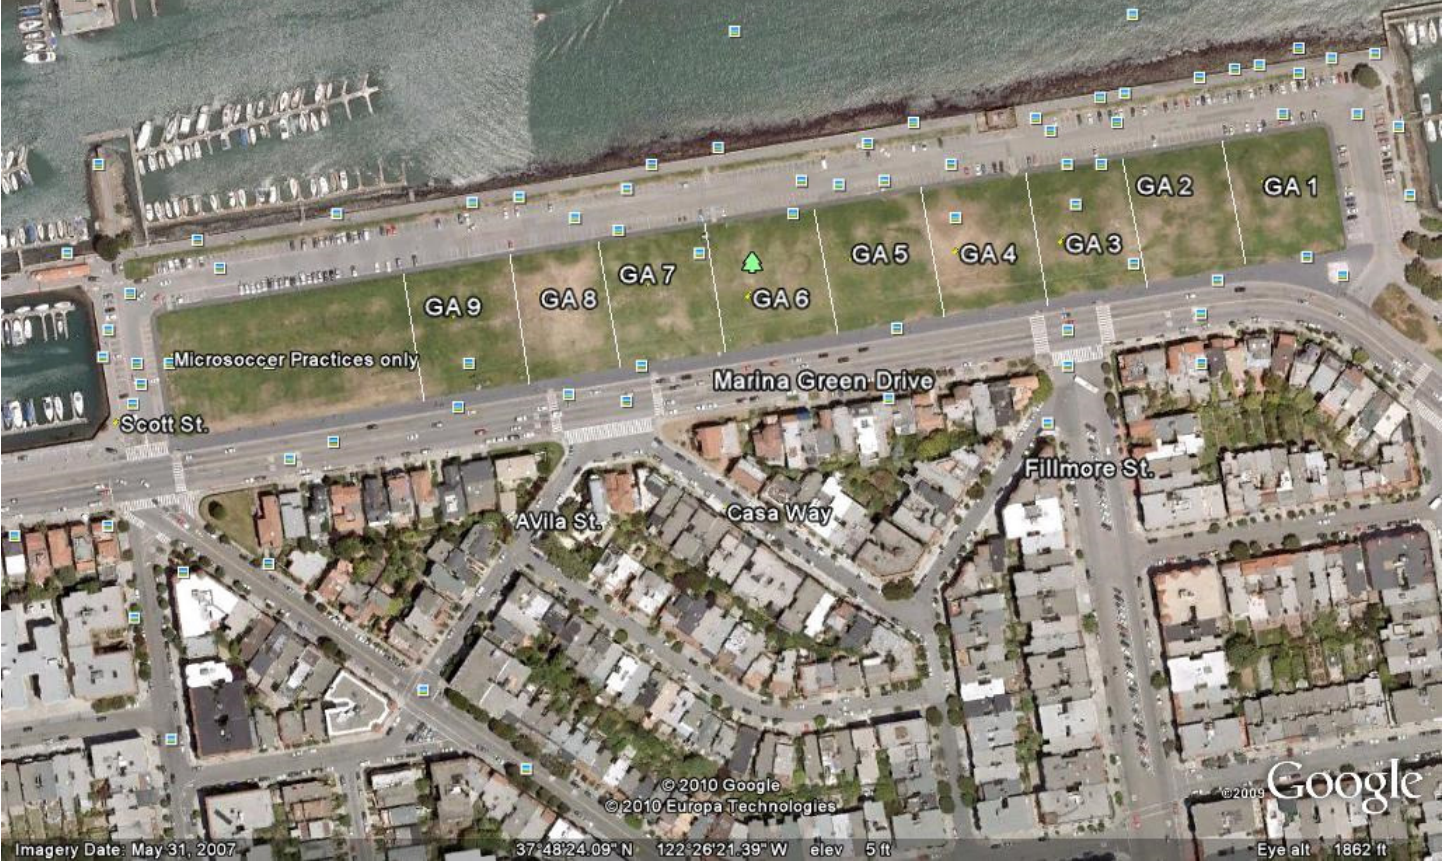

NORTH

# YACHT HARBOR AND MARINA GREEN

Imagery Date: May 31, 2007

37°48'24.09" N 122°26'21.39" W elev 5 ft

Eye alt 1862 ft