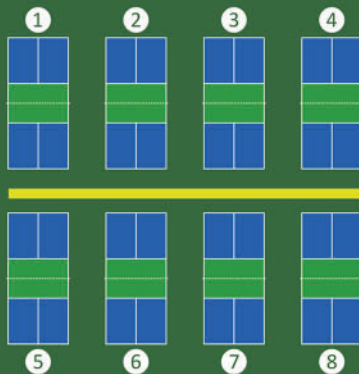

Current Pickleball Proposal

sfrecpark.org/pickleball

OPTION 1

Convert the two Stern Grove tennis courts to eight pickleball courts. This would eliminate tennis at this site but would provide dedicated pickleball courts. There are tennis courts at other, nearby neighborhood parks.

OPTION 2

Convert Larsen Playground's tennis and basketball courts into six to eight pickleball courts. This would eliminate tennis and basketball at Larsen, though there are nearby courts at neighboring parks. Restrooms on site.

OPTION 3

Multi-line courts for both tennis and pickleball at Stern Grove. This would mean that either pickleball or tennis could be played at this site, but pickleball nets would need to be moved into place before games.