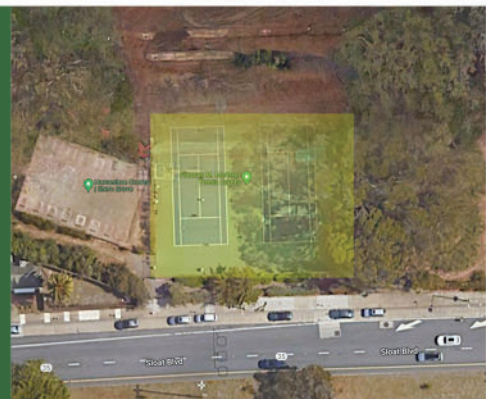

Current Pickleball Proposal

sfrecpark.org/pickleball

OPTION 1

Convert the two Stern Grove tennis courts to eight pickleball courts. This would eliminate tennis at this site but would provide dedicated pickleball courts. There are tennis courts at other, nearby neighborhood parks.

OPTION 2

Convert Larsen Playground's tennis and basketball courts into six to eight pickleball courts. This would eliminate tennis and basketball at Larsen, though there are nearby courts at neighboring parks. Restrooms on site.

OPTION 3

Multi-line courts for both tennis and pickleball at Stern Grove. This would mean that either pickleball or tennis could be played at this site, but pickleball nets would need to be moved into place before games.

OPTION 4

Replace the existing south croquet field at Stern Grove with eight pickleball courts. The project would include a new concrete slab, court surface and perimeter fencing. Nearby restrooms are at Wawona Clubhouse.