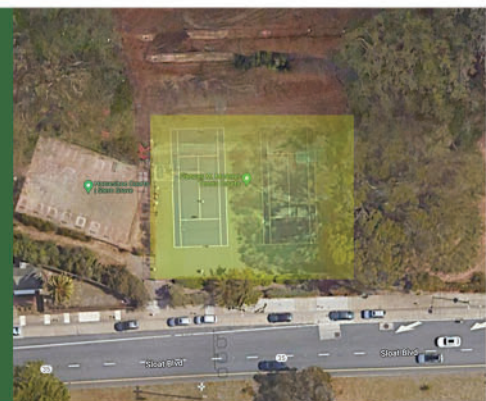

Current Pickleball Proposal

sfrecpark.org/pickleball

OPTION 1

Convert the two Stern Grove tennis courts to eight pickleball courts. This would eliminate tennis at this site but would provide dedicated pickleball courts. There are tennis courts at other, nearby neighborhood parks.

OPTION 2

Convert Larsen Playground's tennis and basketball courts into six to eight pickleball courts. This would eliminate tennis and basketball at Larsen, though there are nearby courts at neighboring parks. Restrooms on site.

OPTION 3

Multi-line courts for both tennis and pickleball at Stern Grove. This would mean that either pickleball or tennis could be played at this site, but pickleball nets would need to be moved into place before games.

OPTION 4

Replace the existing south croquet field at Stern Grove with eight pickleball courts. The project would include a new concrete slab, court surface and perimeter fencing. Nearby restrooms are at Wawona Clubhouse.