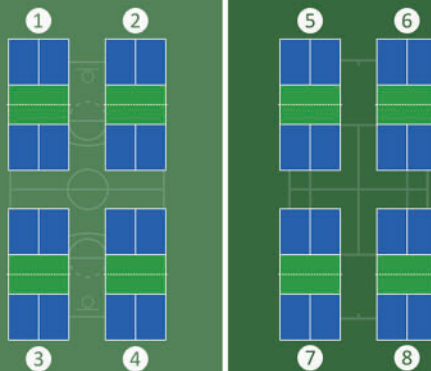

Current Pickleball Proposal

sfrecpark.org/pickleball

OPTION 1

Convert the two Stern Grove tennis courts to eight pickleball courts. This would eliminate tennis at this site but would provide dedicated pickleball courts. There are tennis courts at other, nearby neighborhood parks.

OPTION 2

Convert Larsen Playground's tennis and basketball courts into six to eight pickleball courts. This would eliminate tennis and basketball at Larsen, though there are nearby courts at neighboring parks. Restrooms on site.

OPTION 3

Multi-line courts for both tennis and pickleball at Stern Grove. This would mean that either pickleball or tennis could be played at this site, but pickleball nets would need to be moved into place before games.