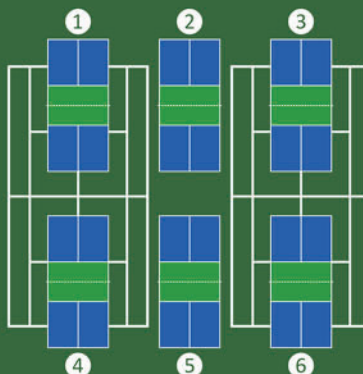

Current Pickleball Proposal

sfrecpark.org/pickleball

OPTION 1

Convert the two Stern Grove tennis courts to eight pickleball courts. This would eliminate tennis at this site but would provide dedicated pickleball courts. There are tennis courts at other, nearby neighborhood parks.

OPTION 2

Convert Larsen Playground's tennis and basketball courts into six to eight pickleball courts. This would eliminate tennis and basketball at Larsen, though there are nearby courts at neighboring parks. Restrooms on site.

OPTION 3

Multi-line courts for both tennis and pickleball at Stern Grove. This would mean that either pickleball or tennis could be played at this site, but pickleball nets would need to be moved into place before games.