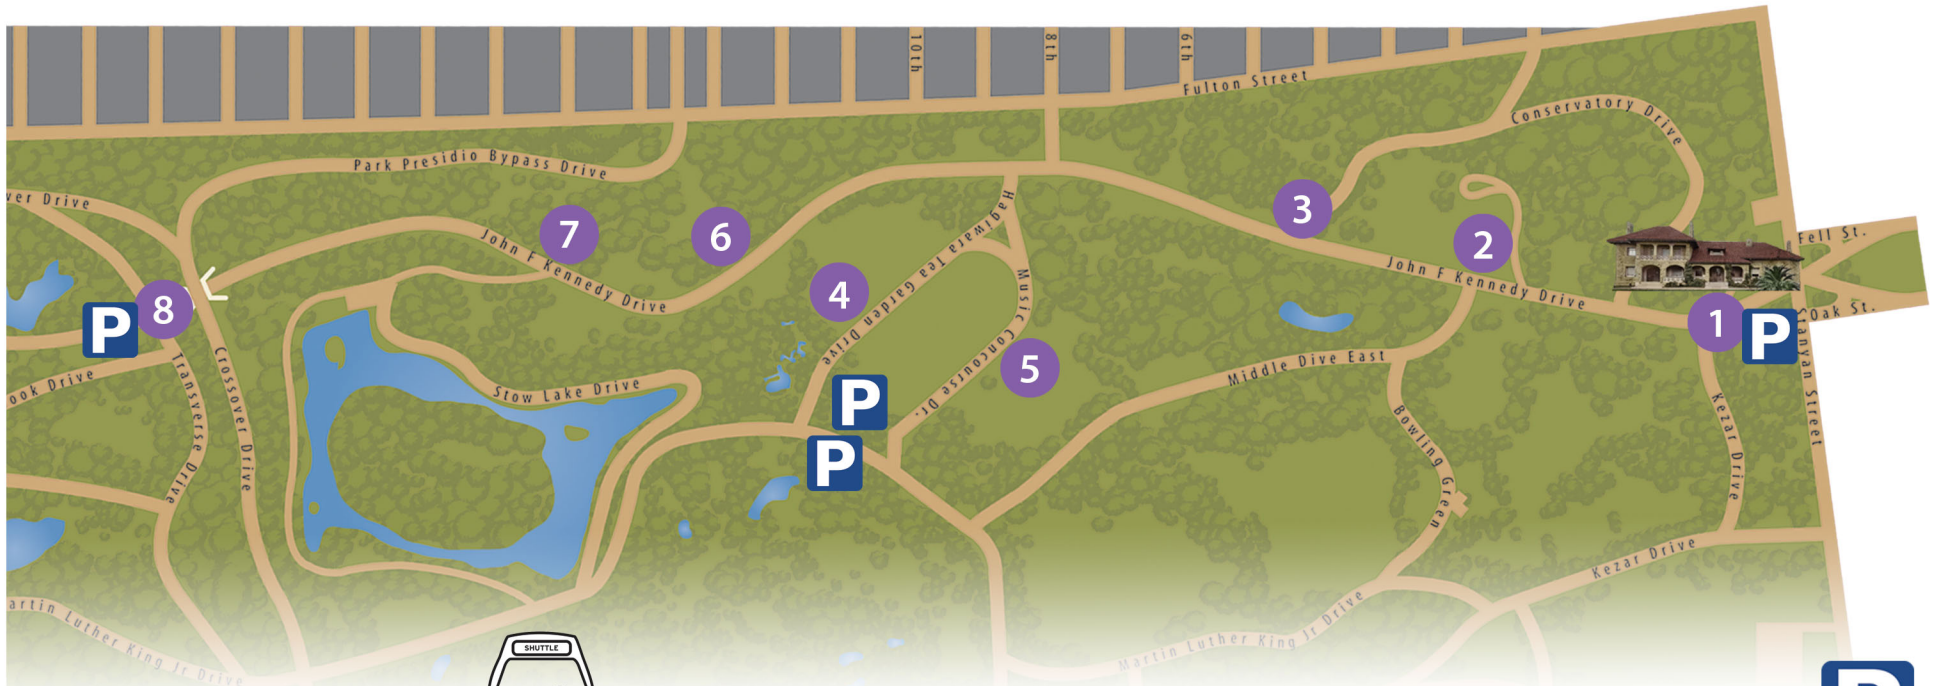

Free Golden Gate Park Shuttle (COVID-19-related JFK Drive Road Closure)

Shuttle Stops

- 1 McLaren Lodge (501 Stanyan Stret & Fell)
- 2 JFK & Bowling Green Drive
- 3 Conservatory of Flowers (JFK/Conservatory Drive West)
- 4 de Young Museum (Music Concourse)
- 5 California Academy of Sciences (Music Concourse)
- 6 Rose Garden (JFK Drive near Park Presidio)
- 7 Stow Lake (JFK Drive and Stow Lake Drive)
- 8 JFK/Transverse Drive

Accessible Parking

-  McLaren Lodge (501 Stanyan)
-  Music Concourse (behind Bandshell)
-  MLK Drive & Music Concourse
-  JFK/Transverse Drive

The Golden Gate Park Shuttle will operate 9 a.m. to 6 p.m., seven days a week, during the COVID-19-related road closure of JFK Drive.