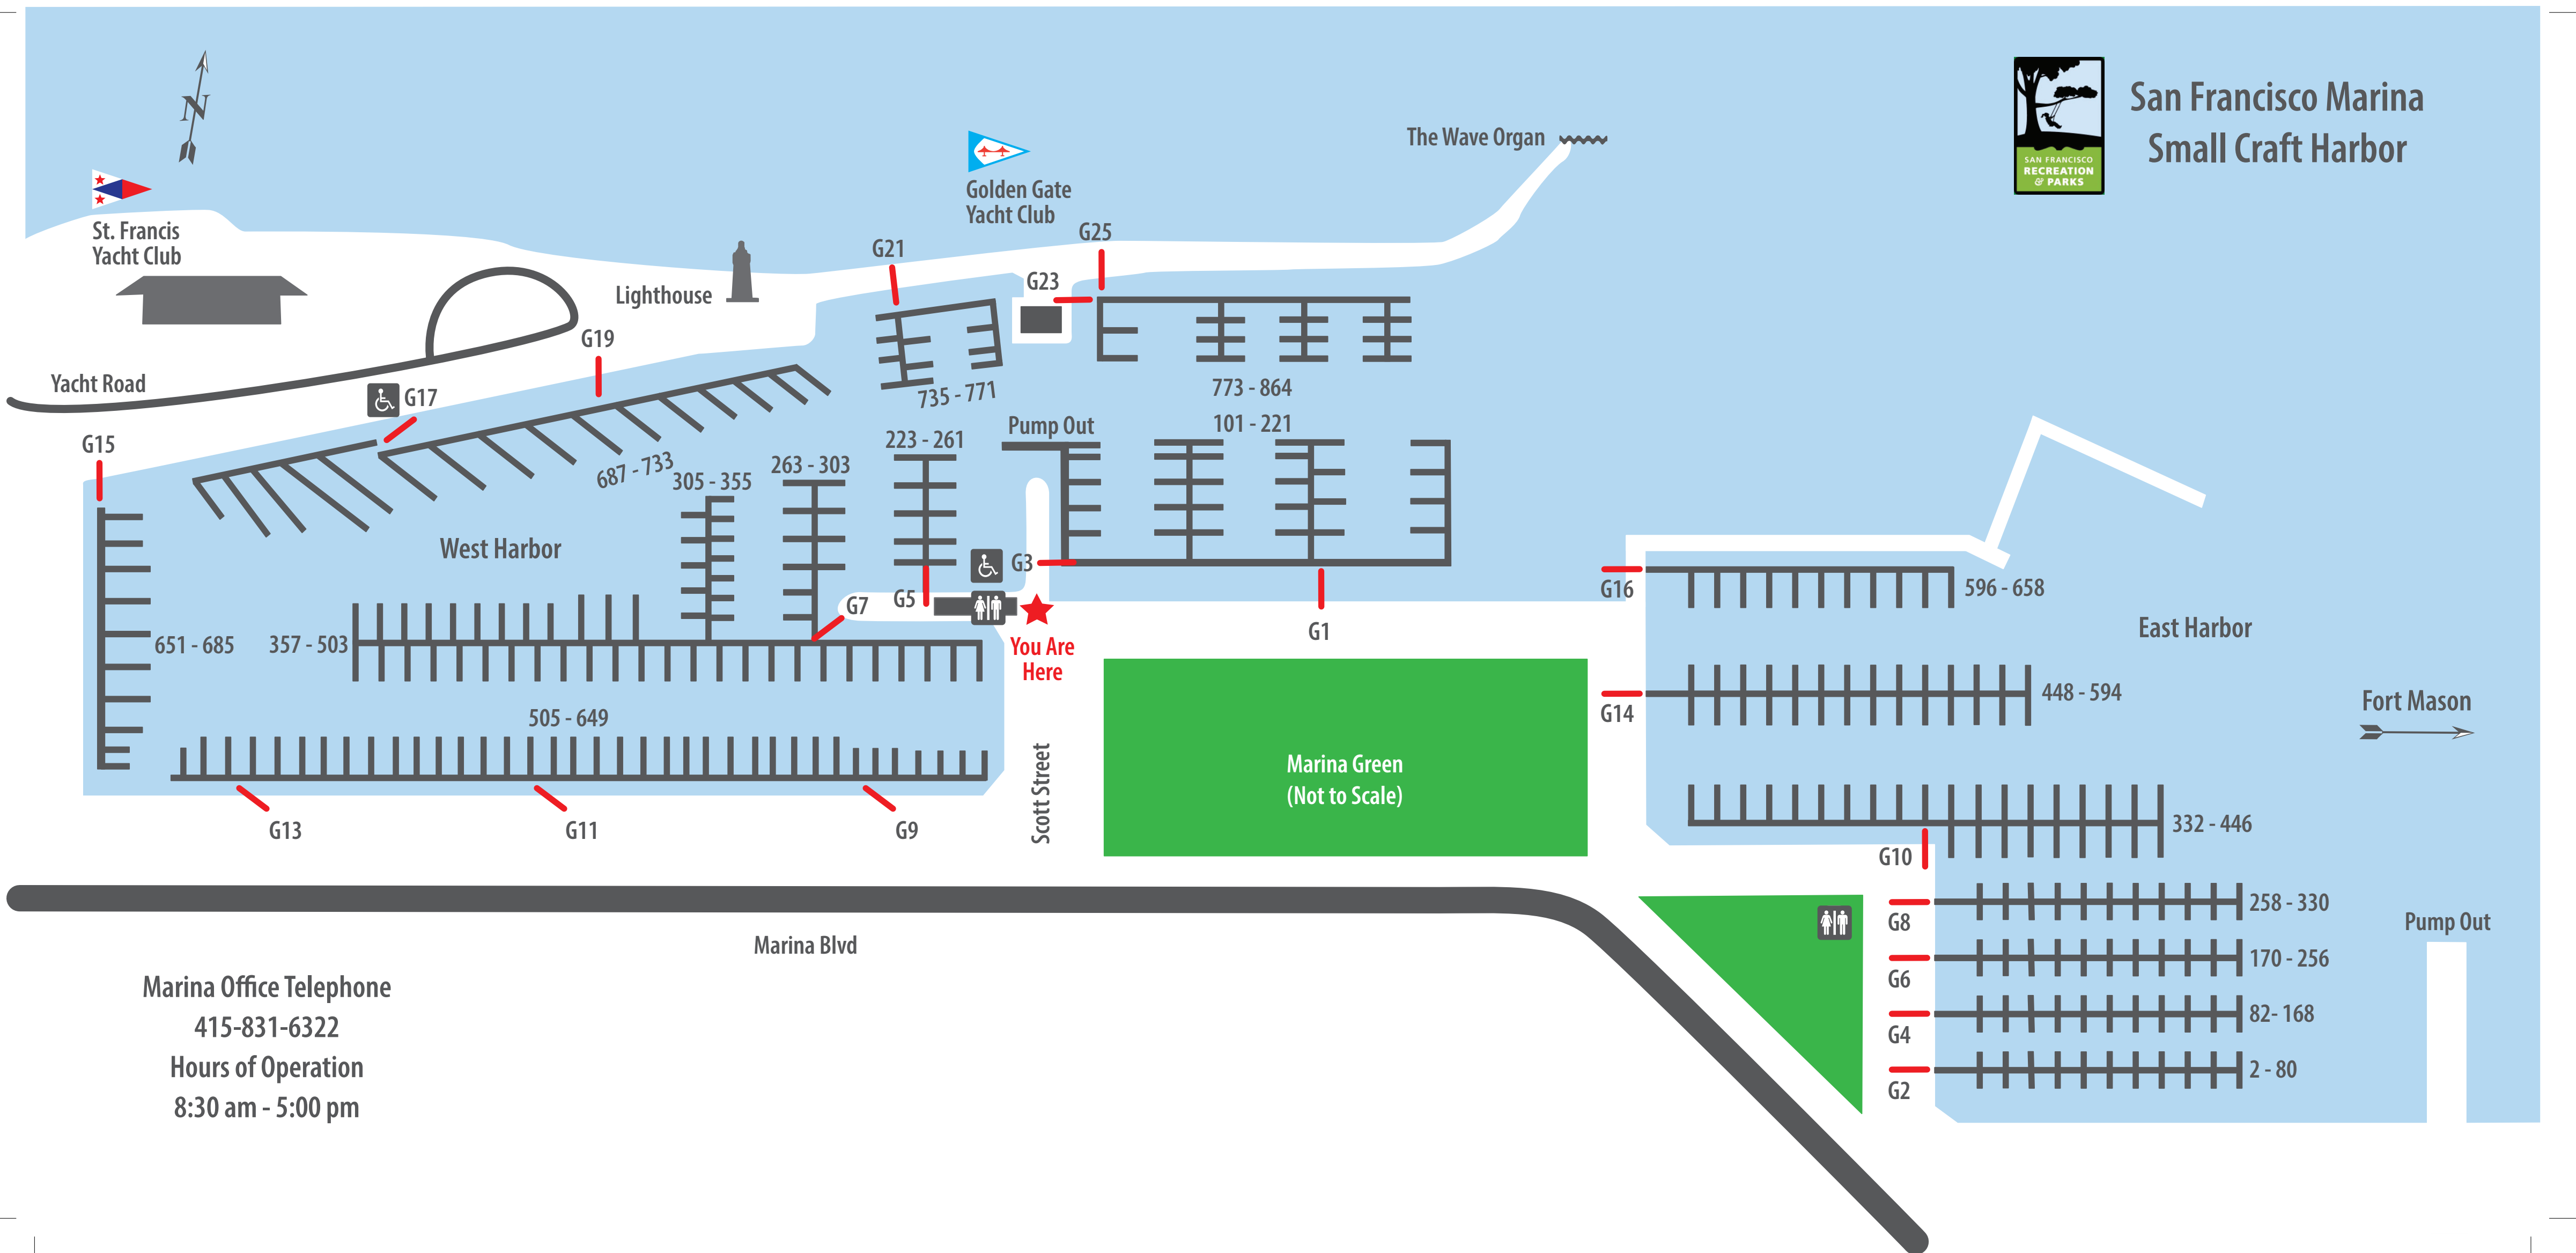

San Francisco Marina Small Craft Harbor

St. Francis Yacht Club

Golden Gate Yacht Club

Lighthouse

The Wave Organ

Yacht Road

G17

G19

G21

G23

G25

735 - 771

773 - 864

101 - 221

223 - 261

Pump Out

G3

G7

G5

G1

G16

596 - 658

East Harbor

G14

82 - 168

2 - 80

Pump Out

Marina Office Telephone
415-831-6322
Hours of Operation
8:30 am - 5:00 pm

Marina Blvd