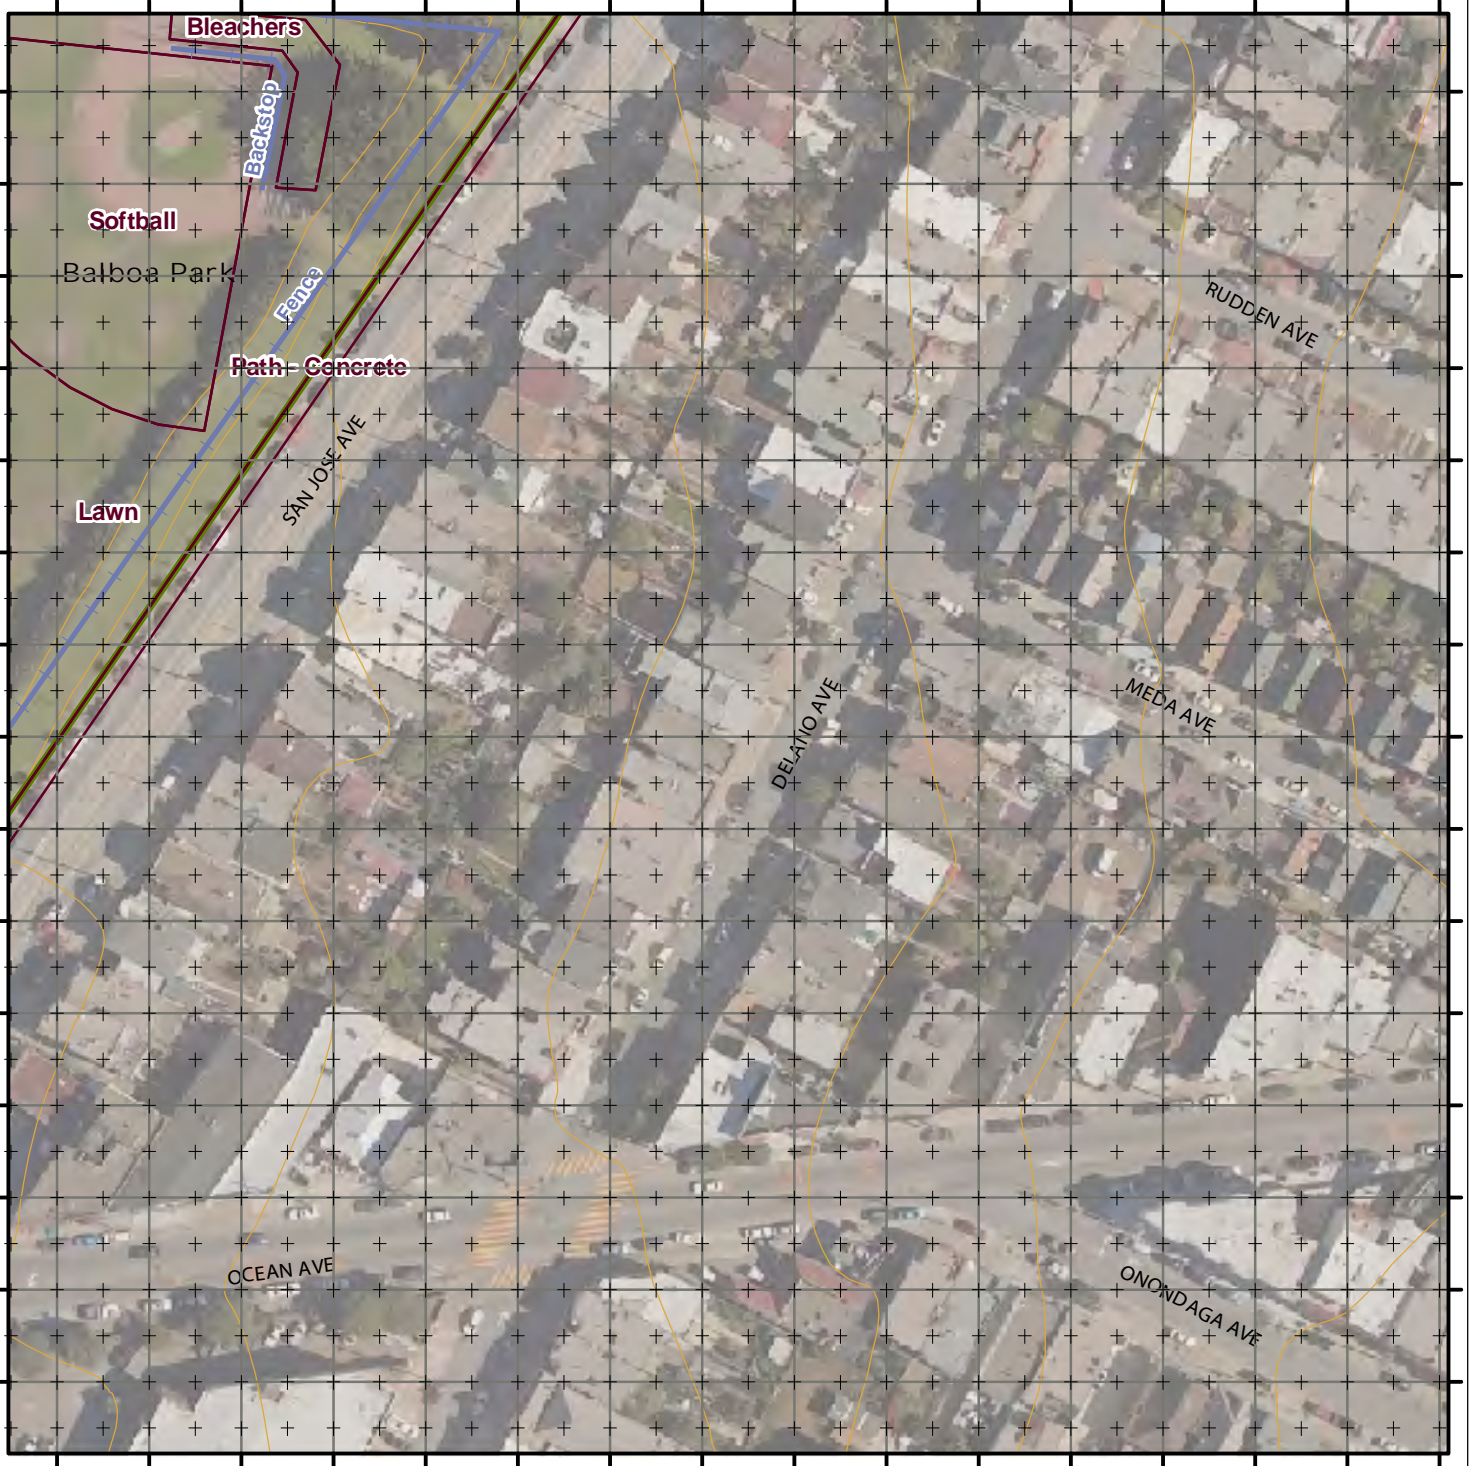

- Point Asset
- —+— Linear Asset
- ▭ Functional Area
- ▭ Park Boundary

Grid = 50 Feet
Ticks = 25 Feet

Created by San Francisco
Recreation & Park Department
Planning Division

Sep 29, 2008

Balboa Park

E07