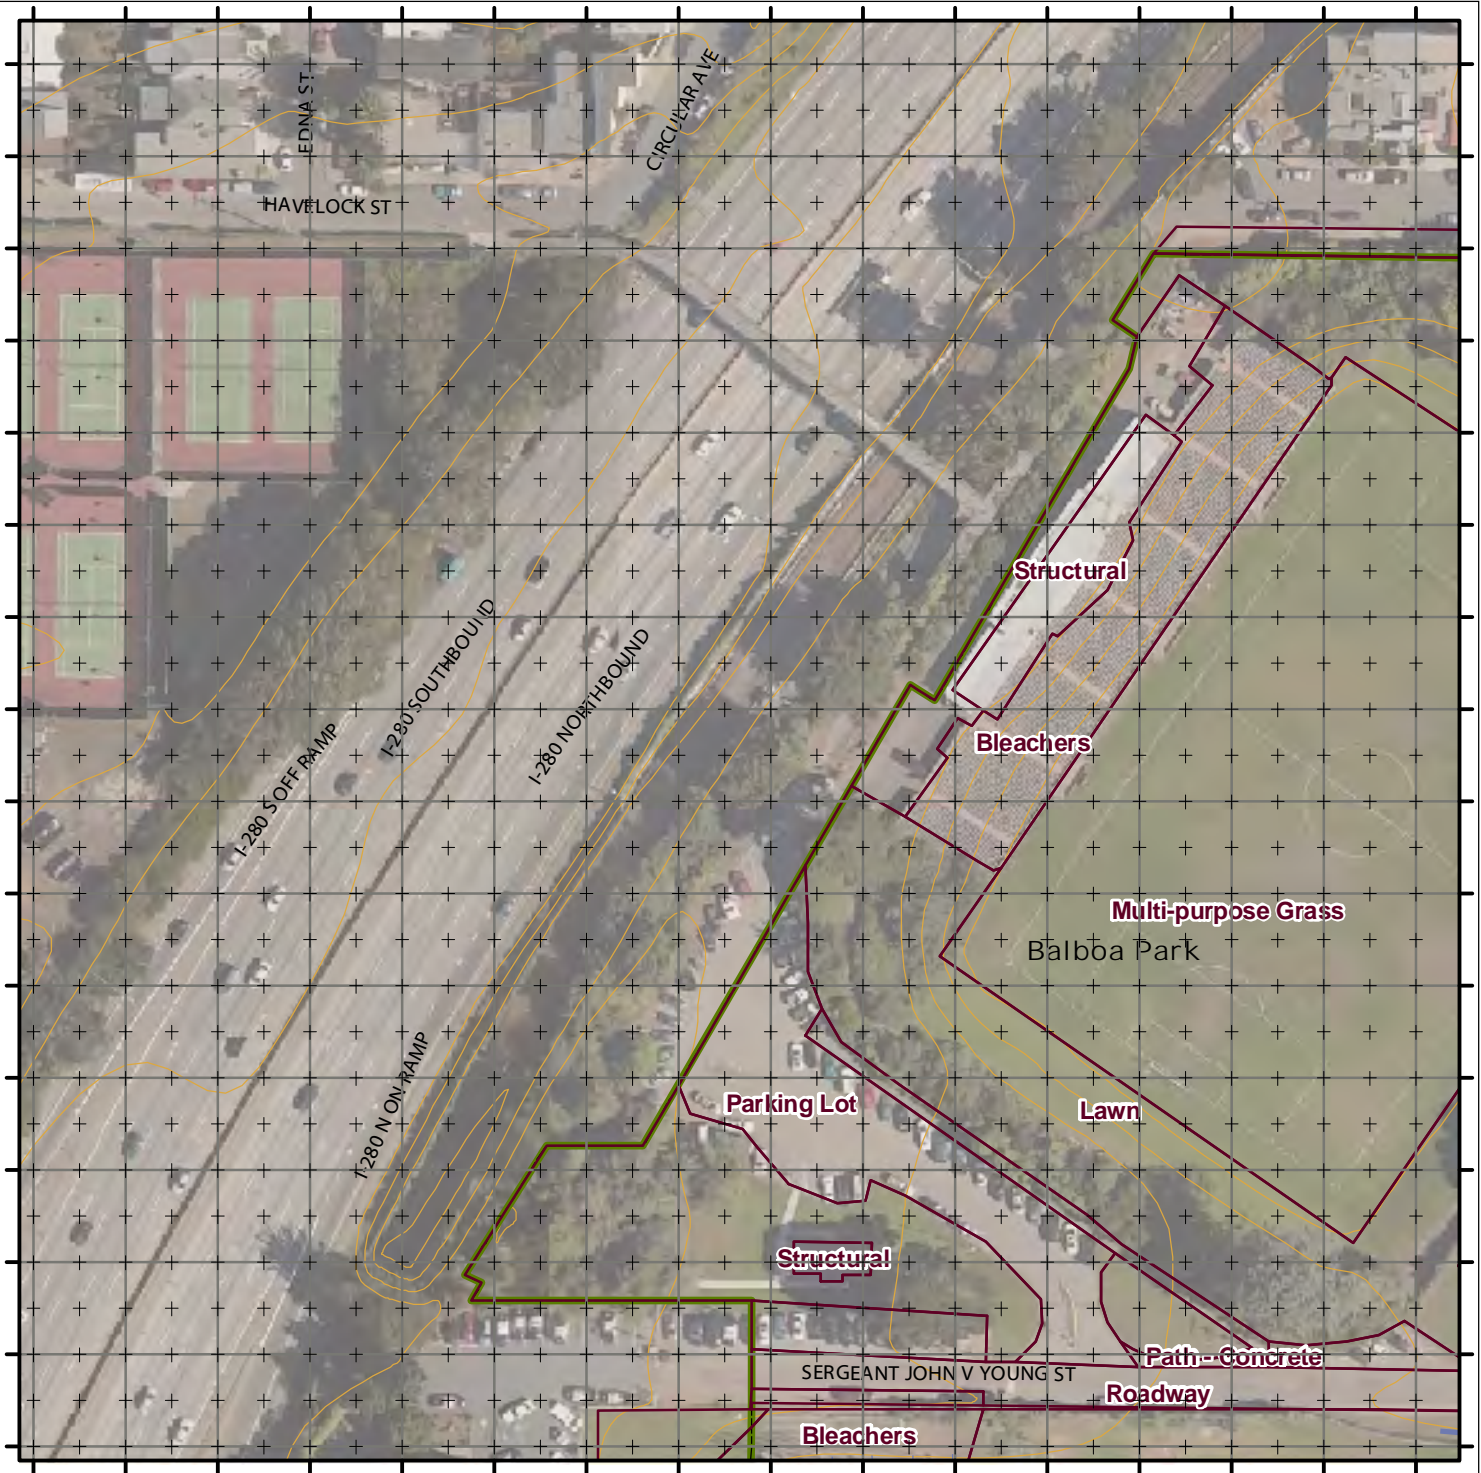

- Point Asset
- +— Linear Asset
- Functional Area
- ▭ Park Boundary

Grid = 50 Feet  
 Ticks = 25 Feet

Created by San Francisco  
 Recreation & Park Department  
 Planning Division

Sep 29, 2008

## Cover Sheet

- Point Asset
- |— Linear Asset
- Functional Area
- Park Boundary

Grid = 50 Feet  
 Ticks = 25 Feet

Created by San Francisco  
 Recreation & Park Department  
 Planning Division

Sep 29, 2008

## D06

- Point Asset
- Linear Asset
- Functional Area
- Park Boundary

Grid = 50 Feet  
 Ticks = 25 Feet

Created by San Francisco  
 Recreation & Park Department  
 Planning Division

Sep 29, 2008