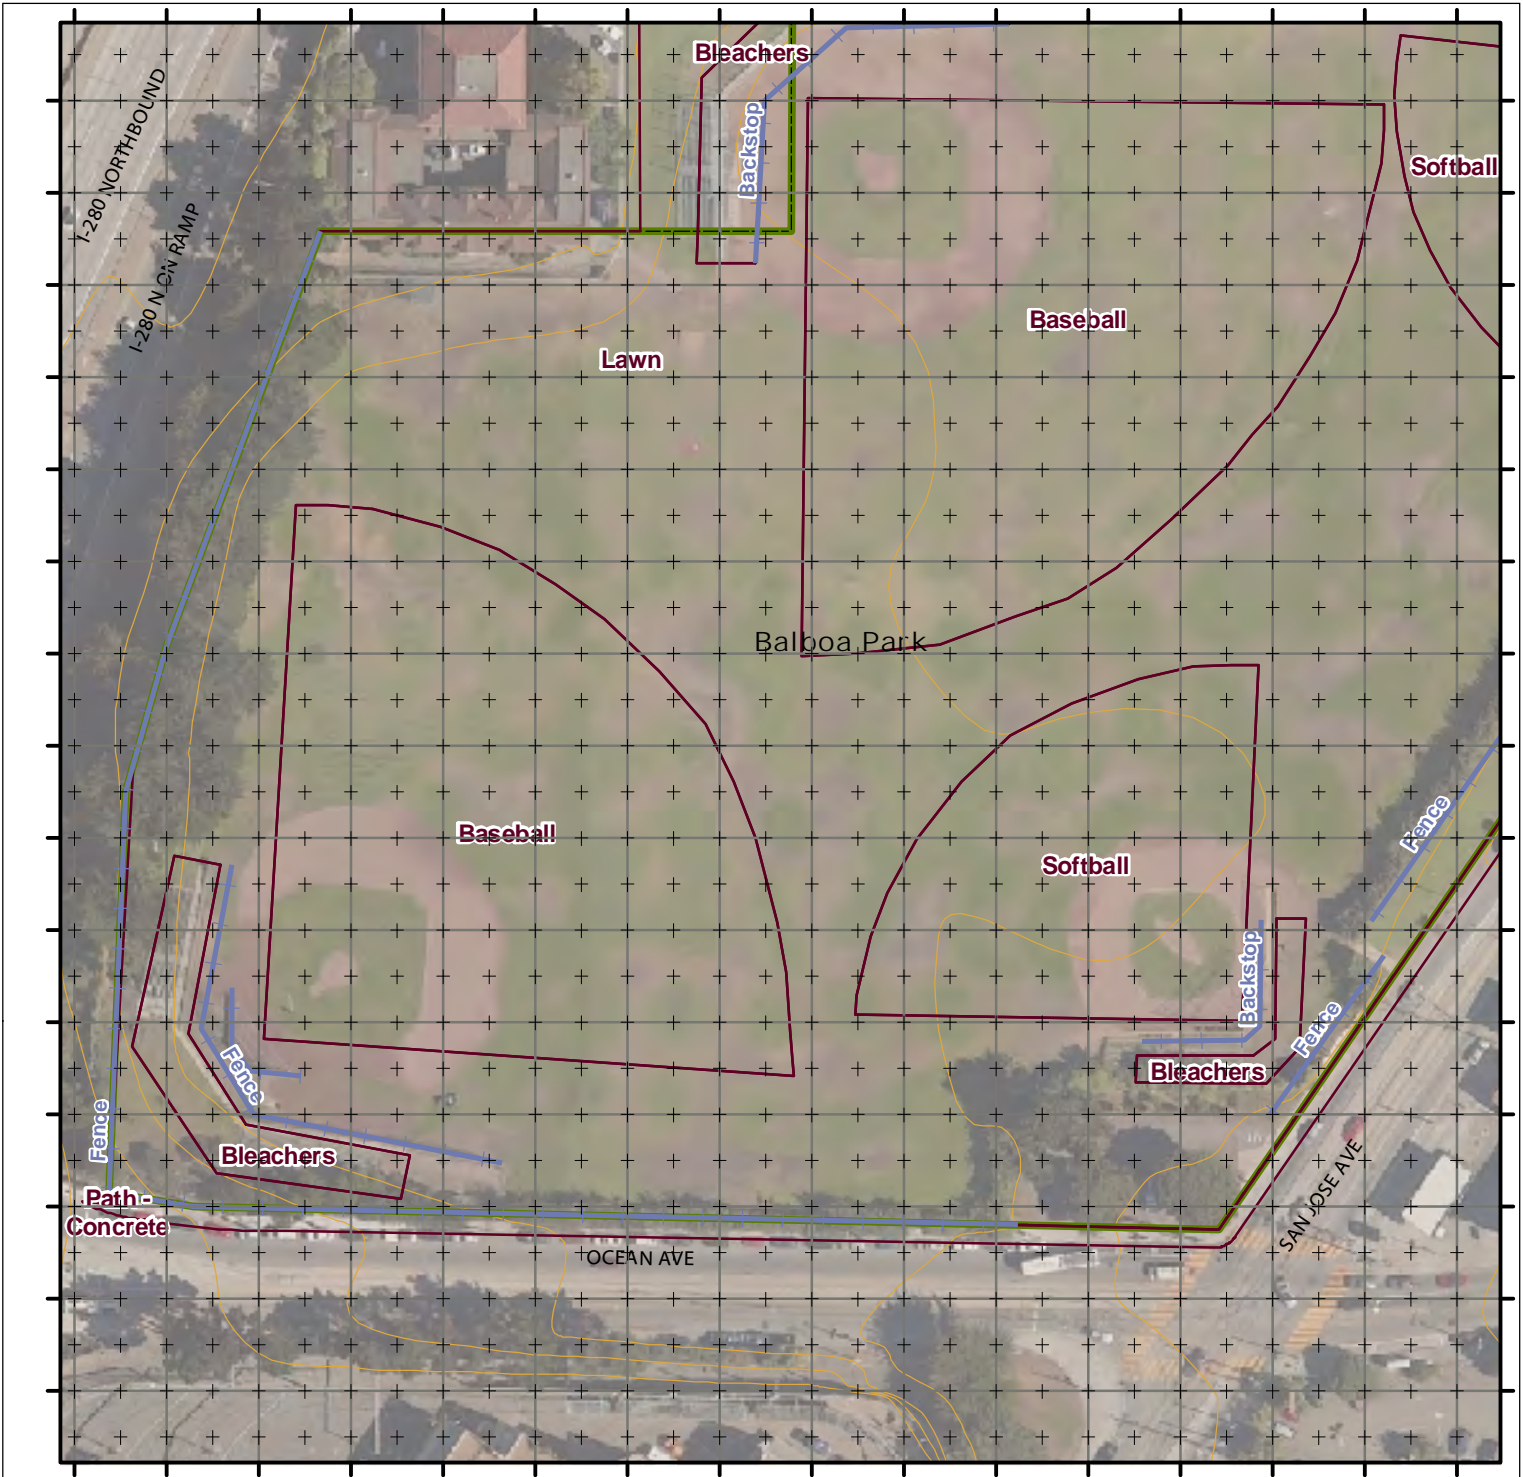

- Point Asset
- +— Linear Asset
- Functional Area
- ▭ Park Boundary

Grid = 50 Feet  
 Ticks = 25 Feet

Created by San Francisco  
 Recreation & Park Department  
 Planning Division

Sep 29, 2008

## Cover Sheet

- Point Asset
- |— Linear Asset
- Functional Area
- Park Boundary

Grid = 50 Feet  
 Ticks = 25 Feet

Created by San Francisco  
 Recreation & Park Department  
 Planning Division

Sep 29, 2008

## D06

- Point Asset
- Linear Asset
- Functional Area
- Park Boundary

Grid = 50 Feet  
 Ticks = 25 Feet

Created by San Francisco  
 Recreation & Park Department  
 Planning Division

Sep 29, 2008

## D07

- Point Asset
- |— Linear Asset
- Functional Area
- Park Boundary

Grid = 50 Feet  
 Ticks = 25 Feet

Created by San Francisco  
 Recreation & Park Department  
 Planning Division

Sep 29, 2008